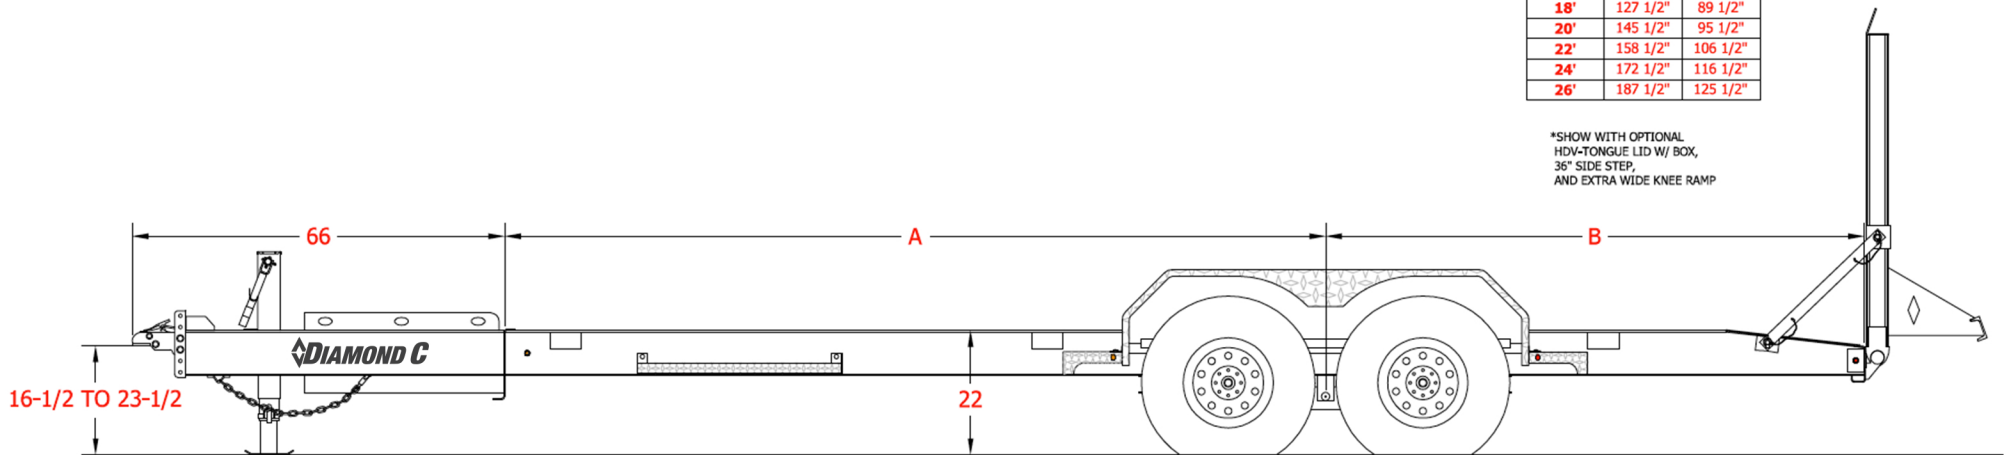

## Low Profile Extreme Duty Equipment Trailer

LPX		
LENGTH	A	B
16'	112 1/2"	80 1/2"
18'	127 1/2"	89 1/2"
20'	145 1/2"	95 1/2"
22'	158 1/2"	106 1/2"
24'	172 1/2"	116 1/2"
26'	187 1/2"	125 1/2"

\*SHOW WITH OPTIONAL  
HDV-TONGUE LID W/ BOX,  
36" SIDE STEP,  
AND EXTRA WIDE KNEE RAMP